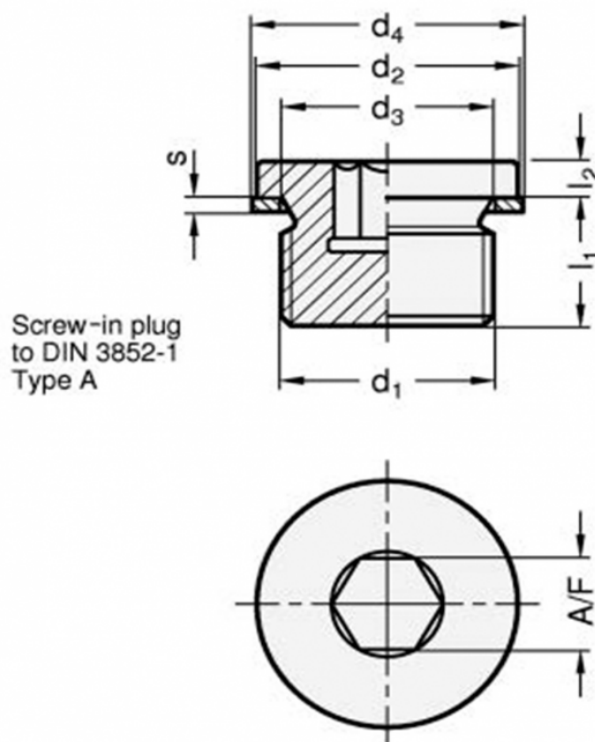

Article number: 20908STG18AC

Description: E+G Threaded plug DIN 908-ST-G1/8-AC

Measures

A/F = 6
d1 = G1 /8
d2h14 = 14
d3 = 10
d4 = 13.5
l1 = 8
l2 = 3
s = 1

Weight in (g) = 10